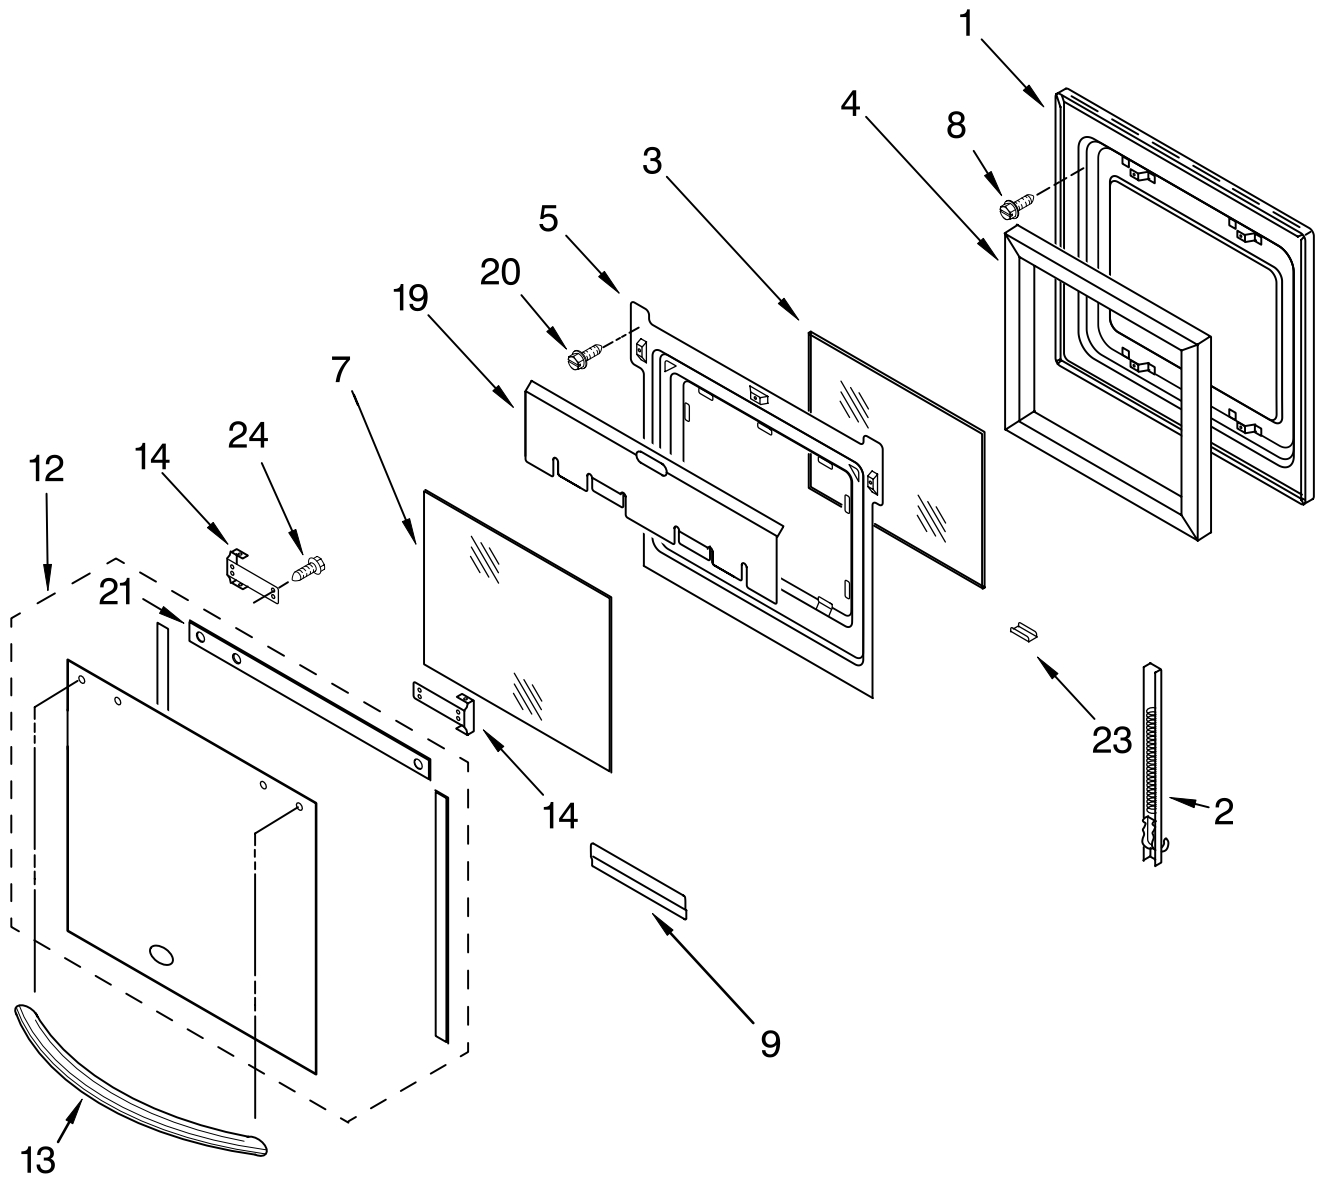

1		Literature Parts
	LIT8301169	Installation Instructions
	LIT8301170	Use & Care Guide
	LIT4456556	Tech Sheet
	LIT8301171	Conversion Instructions
	LIT3191638	Safer Cooking Tips
2	4449809	Screw, 8-18 x 3/8
5	4449746	Screw
6	4452260	Spacer, Foam
7	8301469	Top, Chassis
8	4448520	Bumper, Door
9	4452158	Tube, Vent
10	4452163	Lens, Light
11	4448972	Oven Light Assy
	4449748	Screw
12	4452164	Bulb, Light
13		Hinge Receiver
	4455605	Left Hand
	4455606	Right Hand
14	8300150	Frame, Front
15	8300142	Gasket, Door
16	4452152	Bracket, Mounting
19	8300184	Support, Insulation
21	4455510	Bracket, Support
24	8302156	Latch, Motorized
25	4455641	Side, Chassis
26	8300193	Back, Chassis
27		Liner, Oven (Not serviceable)
29	4455636	Sensor
30	4449154	Screw, 8-32 x .440
31	4449040	Screw, 8-18 x 3/8
32	3196176	Screw, 8-18 x 1/2
37	8300802	Thermostat (TOD) (Temp.) SPST
43	8300965	Base, Chassis
49	4448933	Retainer, Gasket
50	4451747	Cover, Back

FOLLOWING PARTS NOT ILLUSTRATED

INSULATION

8300158	Insulation, Wrap
8300159	Insulation, Back

OVEN DOOR PARTS

For Model: KDRP463LSS04
(Stainless Steel)

Illus. No.	Part No.	DESCRIPTION
1	8300152	Door Liner
2	8300579	Hinge, Door
	8300580	R.Side
		L.Side
3	4449259	Glass, Inner
4	8300797	Insulation, Door
5	8300190	Retainer, Glass
7	4449263	Glass, Inner